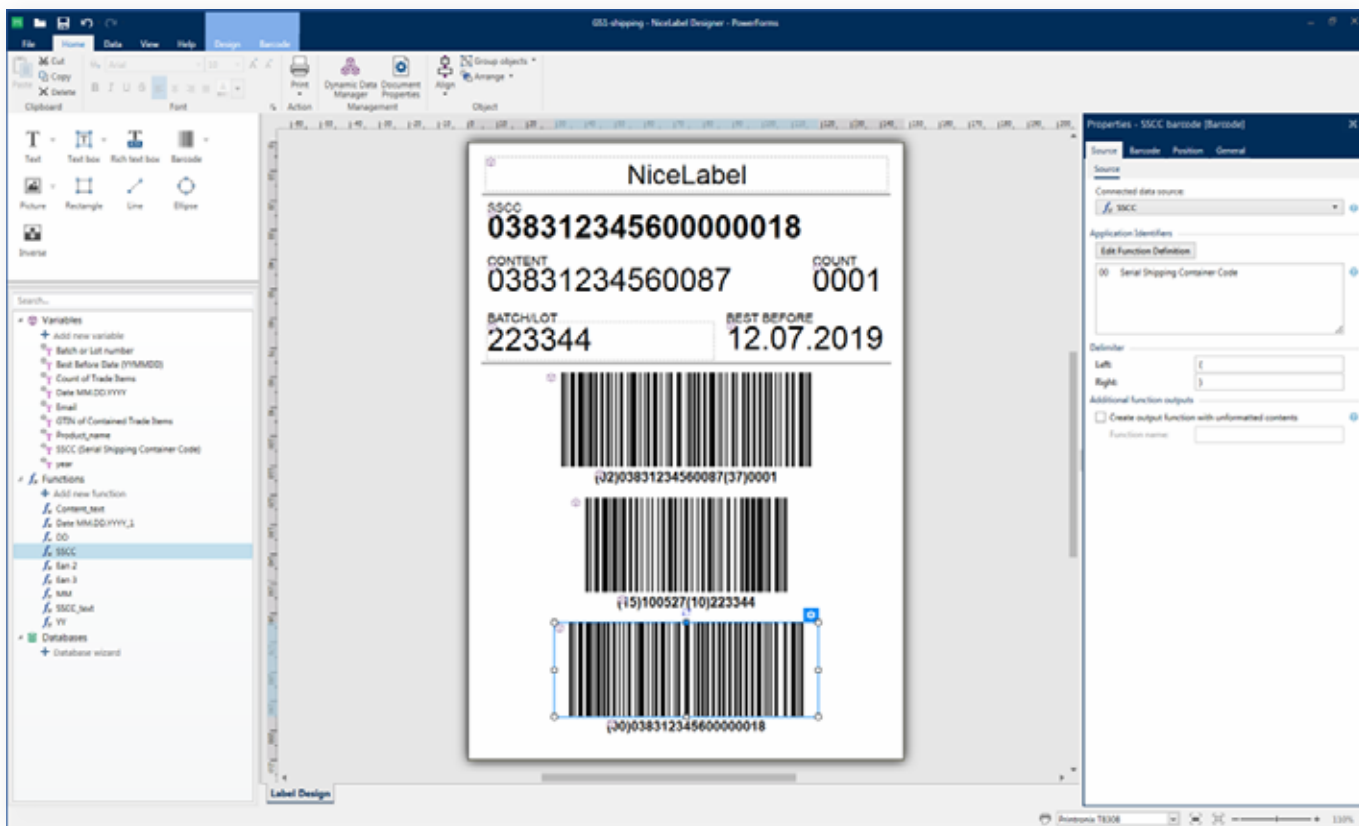

# Identification

Label printing software

**NiceLabel**<sup>®</sup>

# DESIGNER

QUICKLY DESIGN AND PRINT BARCODE LABELS WITHOUT IT HELP.