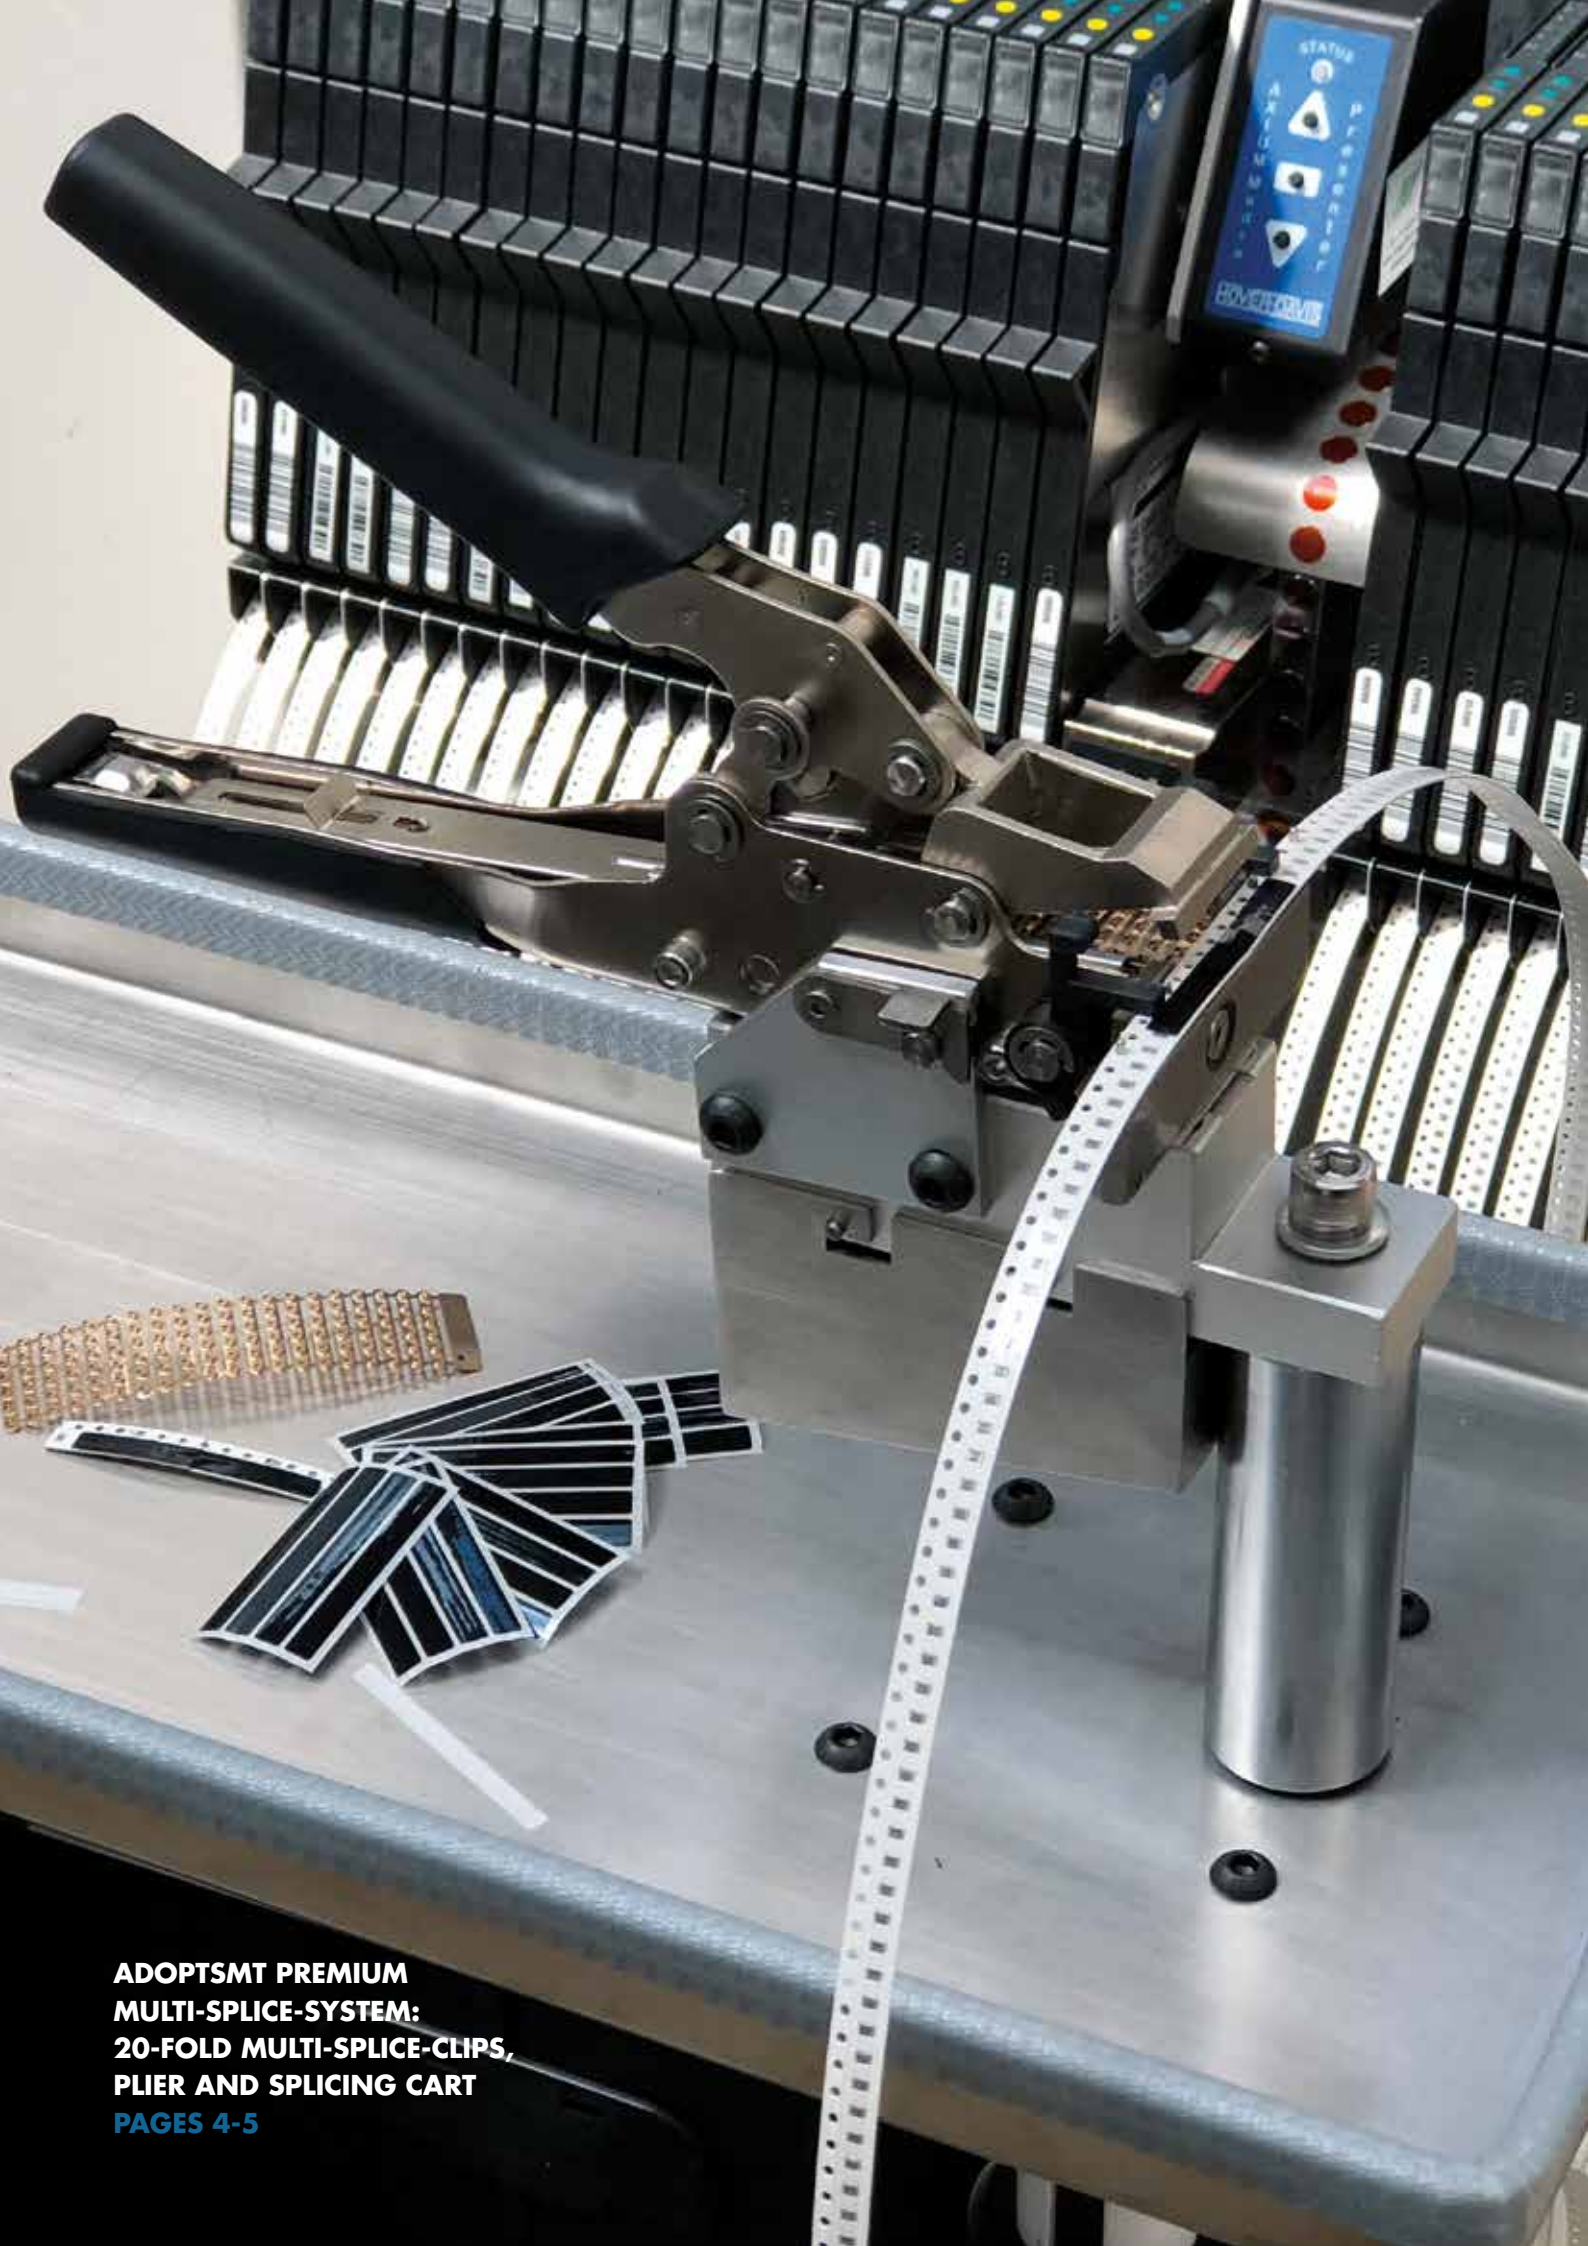

**ADOPTSMT PREMIUM
MULTI-SPLICE-SYSTEM:
20-FOLD MULTI-SPLICE-CLIPS,
PLIER AND SPLICING CART
PAGES 4-5**